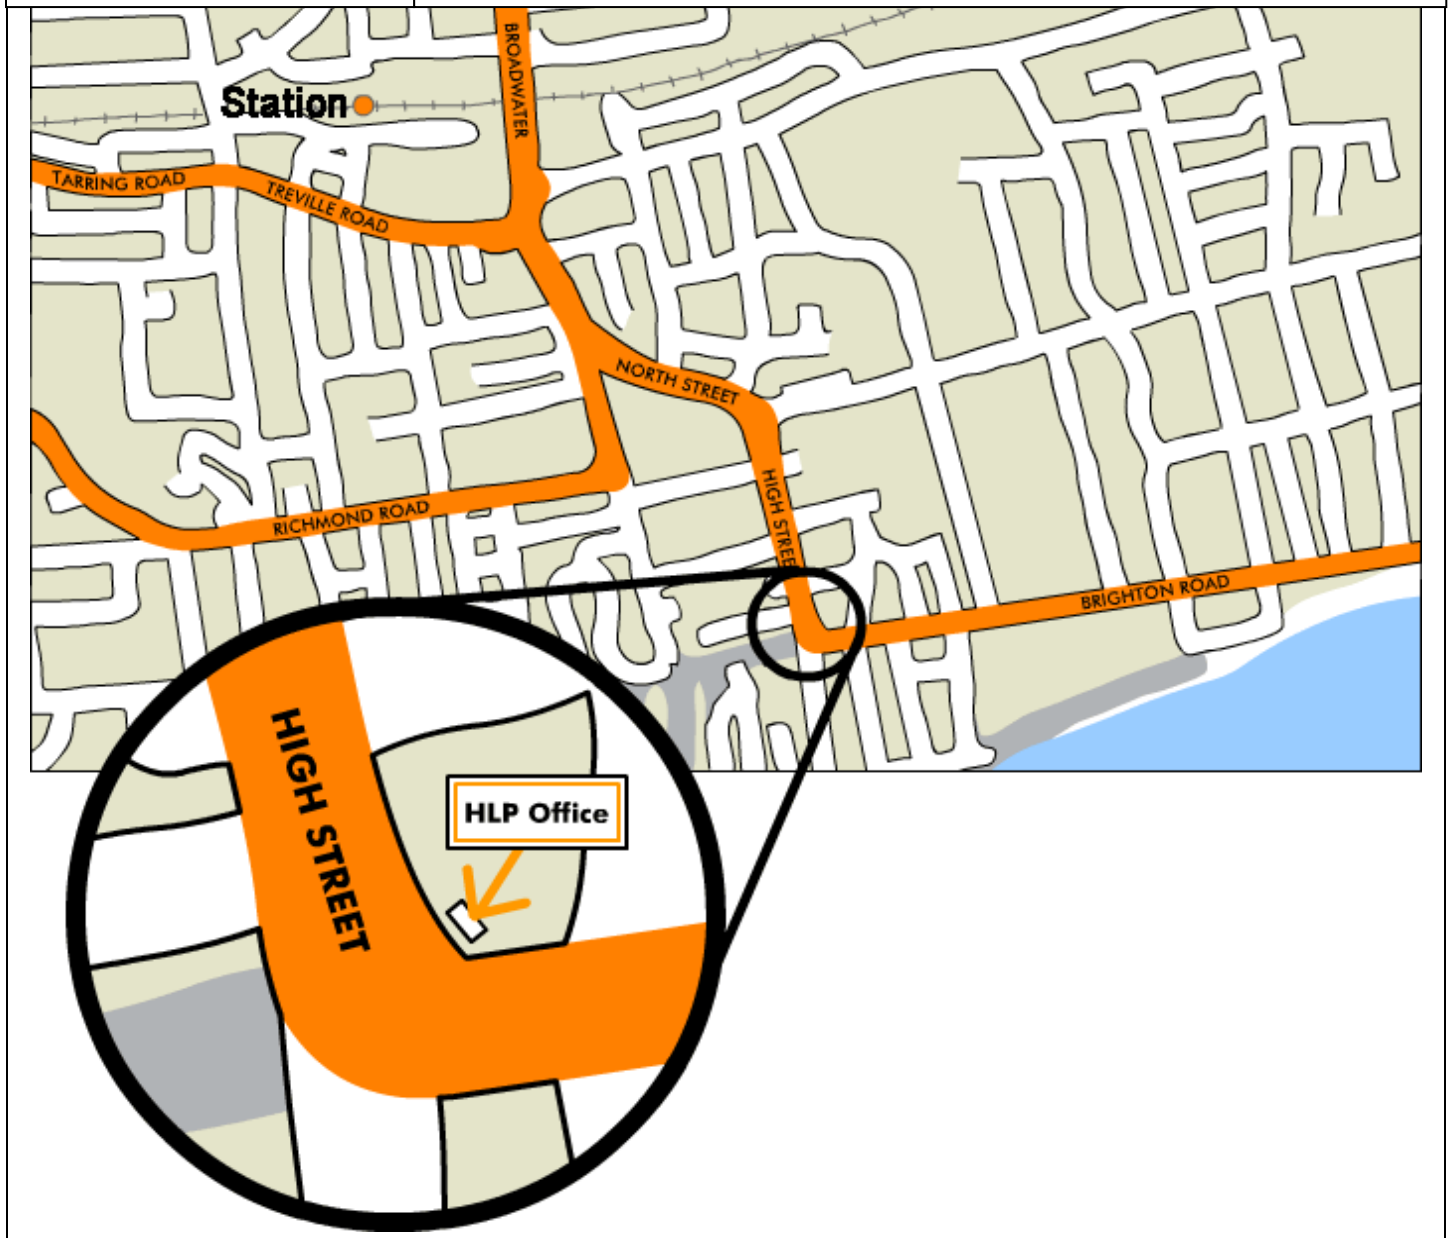

'How to find HomeLoan Partnership'

HomeLoan
Partnership

Suite 31, 8 High Street, Worthing, West Sussex, BN11 1NU

-: Directions :-

HomeLoan Partnership is located just back from the seafront past Steyne Gardens, a few paces south of Waitrose Supermarket. A large multi storey car park faces HomeLoan Partnership's office in the High Street.