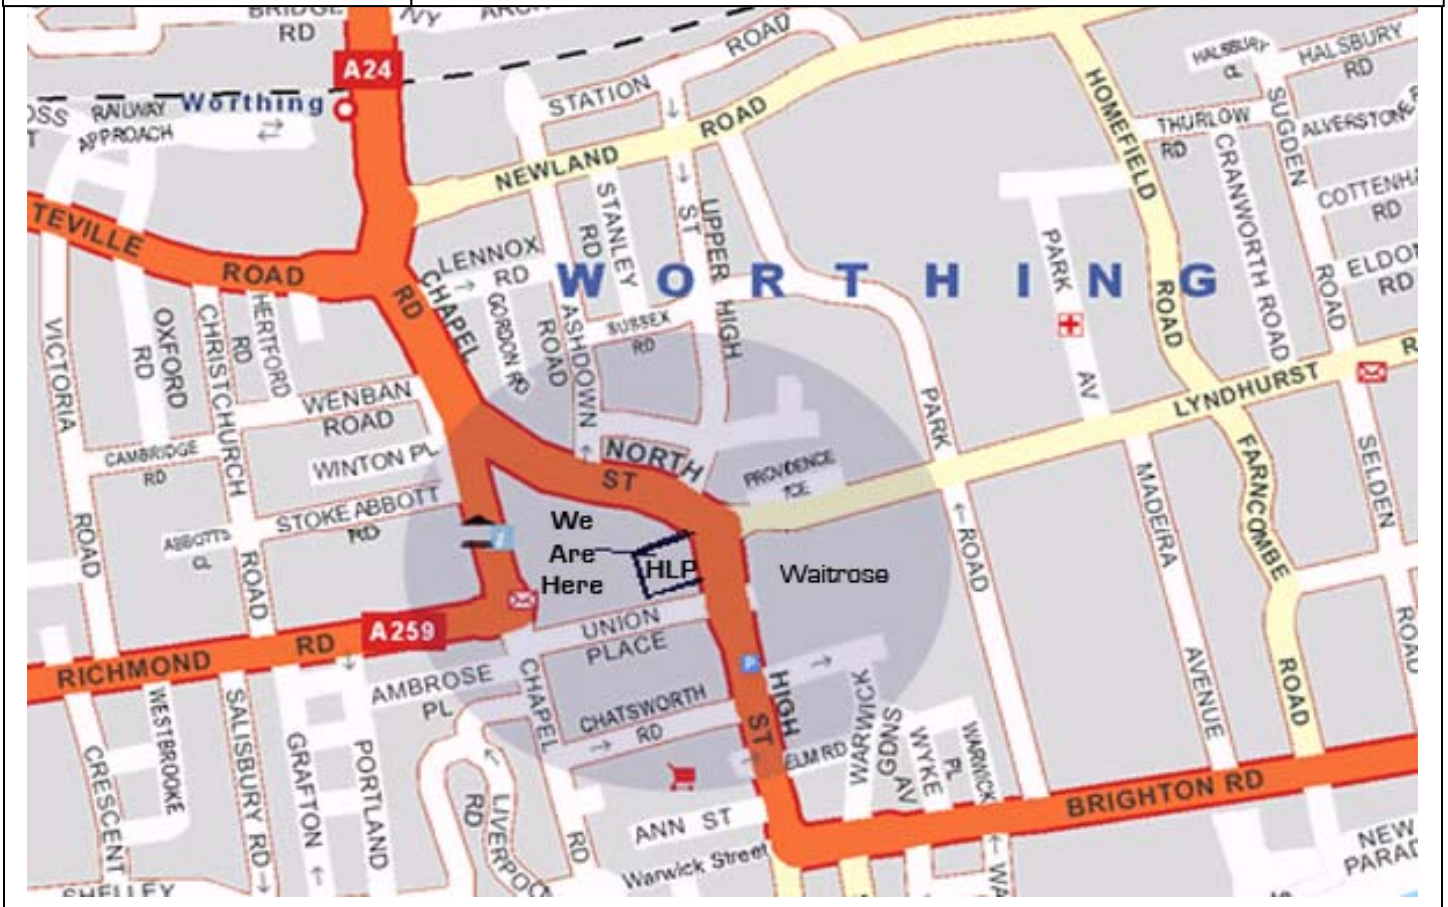

## **-: Directions :-**

HomeLoan Partnership is located opposite Waitrose Supermarket. A large N.C.P. multi storey car park is located just past the Raleigh bicycle shop in the center of the High Street.